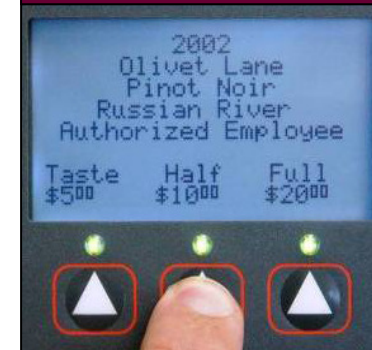

Step 4

Select pour size and press button.

Step 5

Enjoy some great grape juice!